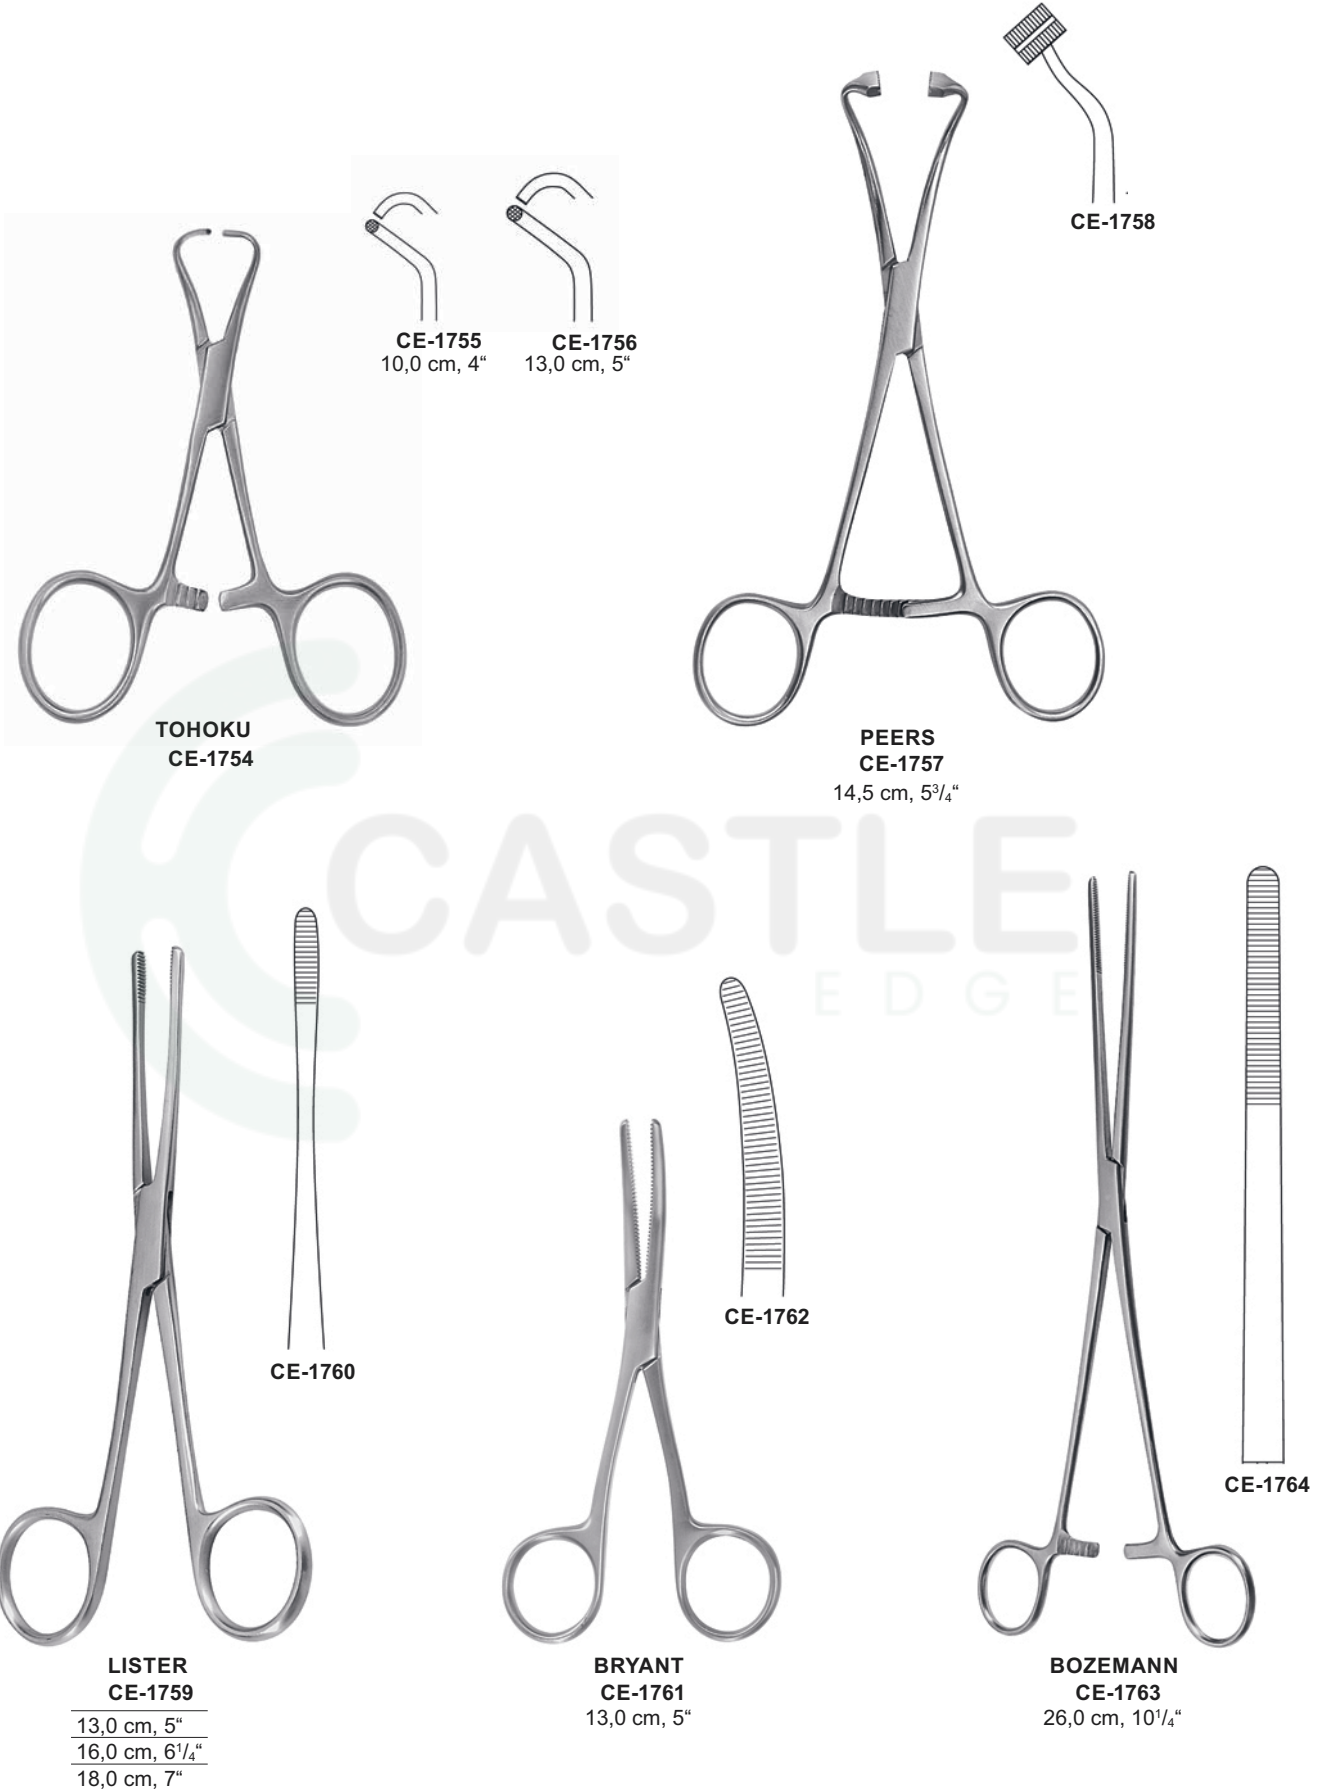

CE-1749
13,0 cm, 5"

CE-1751
10,0 cm, 4"

CE-1752
13,0 cm, 5"

LORNA
CE-1750

LANE
CE-1753
15,0 cm, 6"
18,0 cm, 7"
20,0 cm, 8"

BOZEMANN
CE-1765
 26,0 cm, 10¹/₄"

COLLIN
CE-1767
 25,0 cm, 9³/₄"

CHERON
CE-1769
 25,0 cm, 9³/₄"