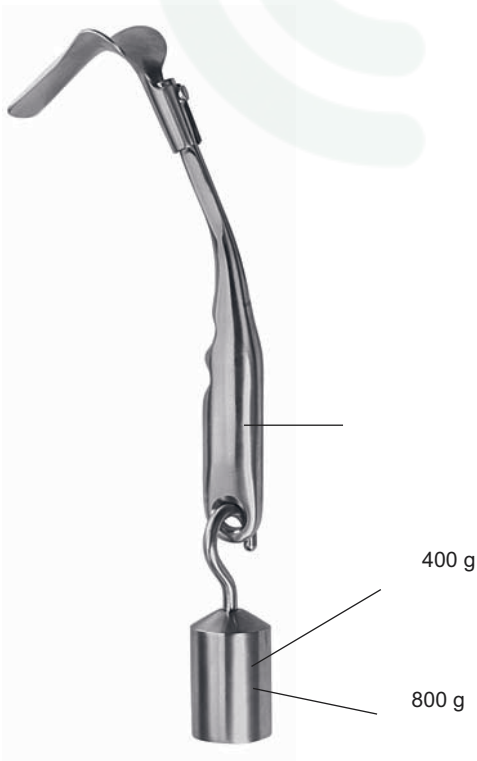

WEISSBARTH
CE-1808
21,0 cm, 8 1/4"

with detachable weight

1,14 kg

AUVARD
CE-1809
75 x 38 mm

with fixed weight

1,14 kg

AUVARD
CE-1810
75 x 38 mm

400 g