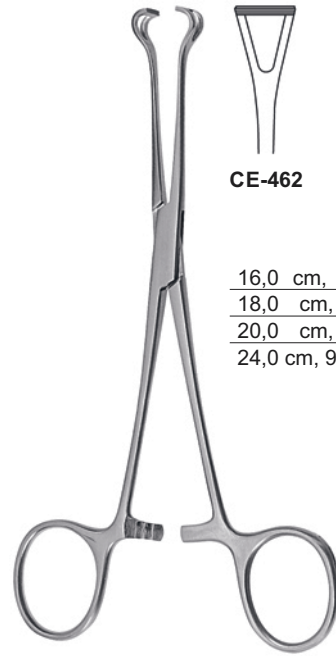

BABCOCK
CE-461

16,0 cm, 6 1/4"
18,0 cm, 7"
20,0 cm, 8"
24,0 cm, 9 1/2"