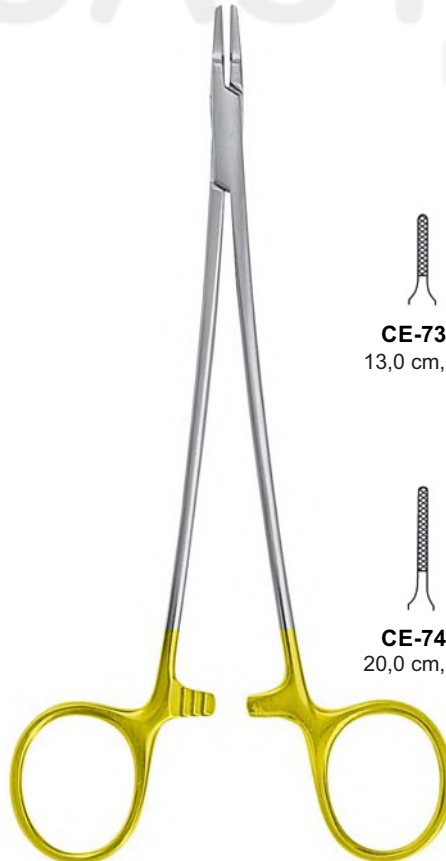

CE-721
20,0 cm, 8"

CE-722
24,0 cm, 9 1/2"

CE-723
26,0 cm, 10 1/4"

CE-724
30,0 cm, 12"

MAYO-HEGAR (HEANEY)
CE-725

CE-726
20,0 cm, 8"

CE-727
24,0 cm, 9 1/4"

CE-728
26,0 cm, 10 1/4"

DE BAKEY
 CE-729

CE-730
 18,0 cm, 7"

CE-731
 20,0 cm, 8"

CE-732
 23,0 cm, 9"

CE-733
 26,0 cm, 10 1/4"

CE-734
 31,0 cm, 12 1/4"

CE-735
 37,0 cm, 14 1/2"

CASTLE
 EDGE

RYDER-VASCULAR
 CE-736

CE-737
 13,0 cm, 5"

CE-738
 15,0 cm, 6"

CE-739
 18,0 cm, 7"

CE-740
 20,0 cm, 8"

CE-741
 23,0 cm, 9"

CE-742
 26,0 cm, 10 1/4"

**RYDER
 CE-743**