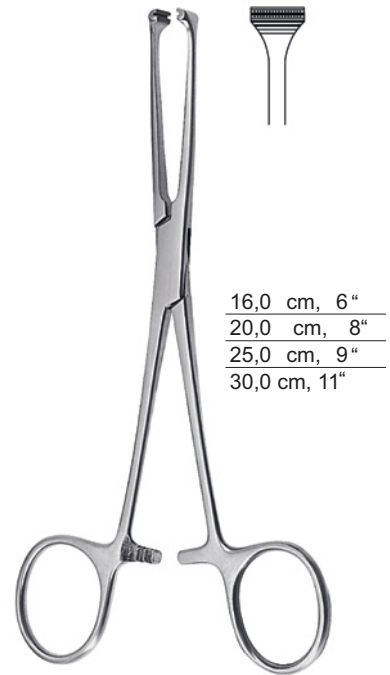

16,0 cm, 6"
20,0 cm, 8"
25,0 cm, 9"
30,0 cm, 11"

ALLIS-ATRAUMA
CE-447