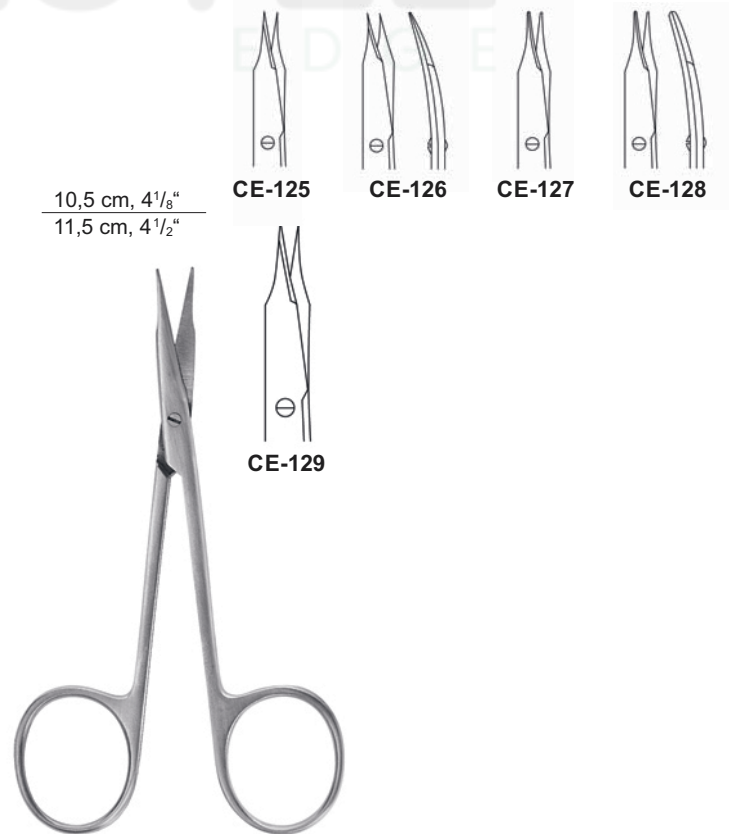

10,5 cm, 4 1/8"
11,5 cm, 4 1/2"

CE-125

CE-126

CE-127

CE-128

CE-129

STEVENS
CE-124