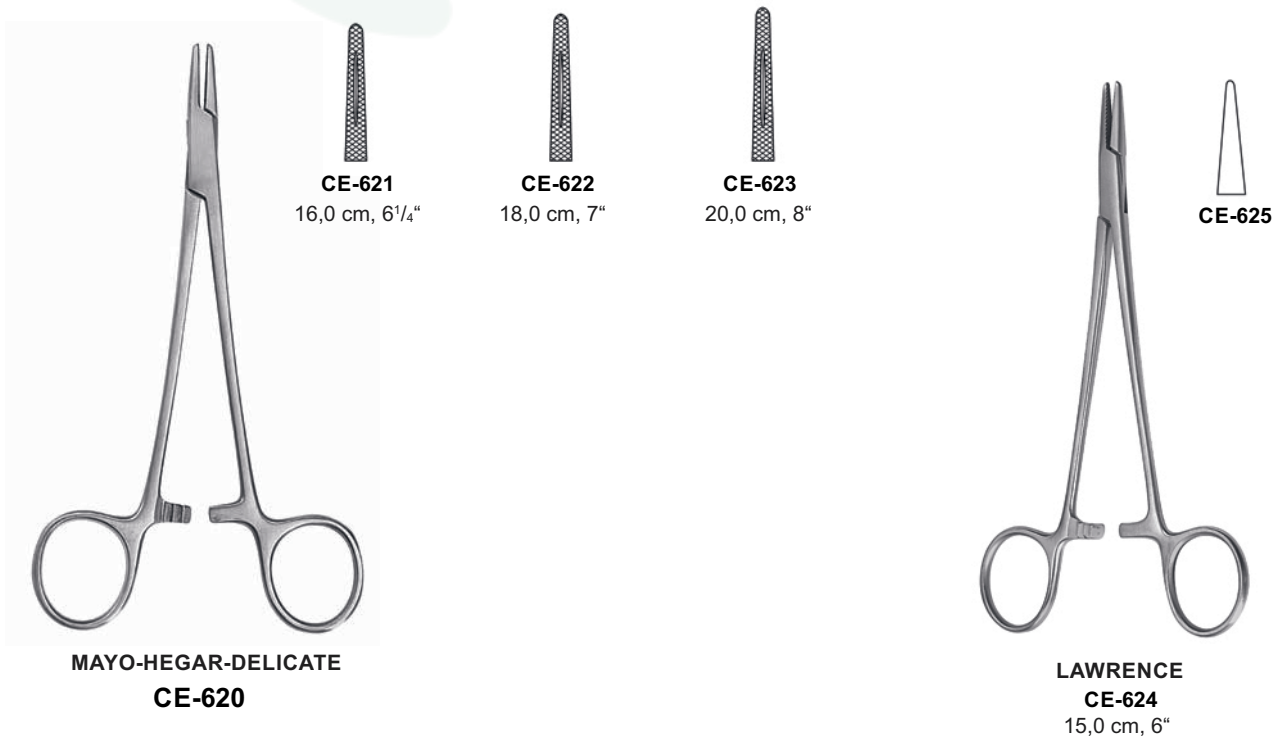

CE-615

CE-616

CE-617

CE-618

CE-619

CASTLE
EDGE

MAYO-HEGAR-DELICATE
CE-620

CE-621
16,0 cm, 6¹/₄"