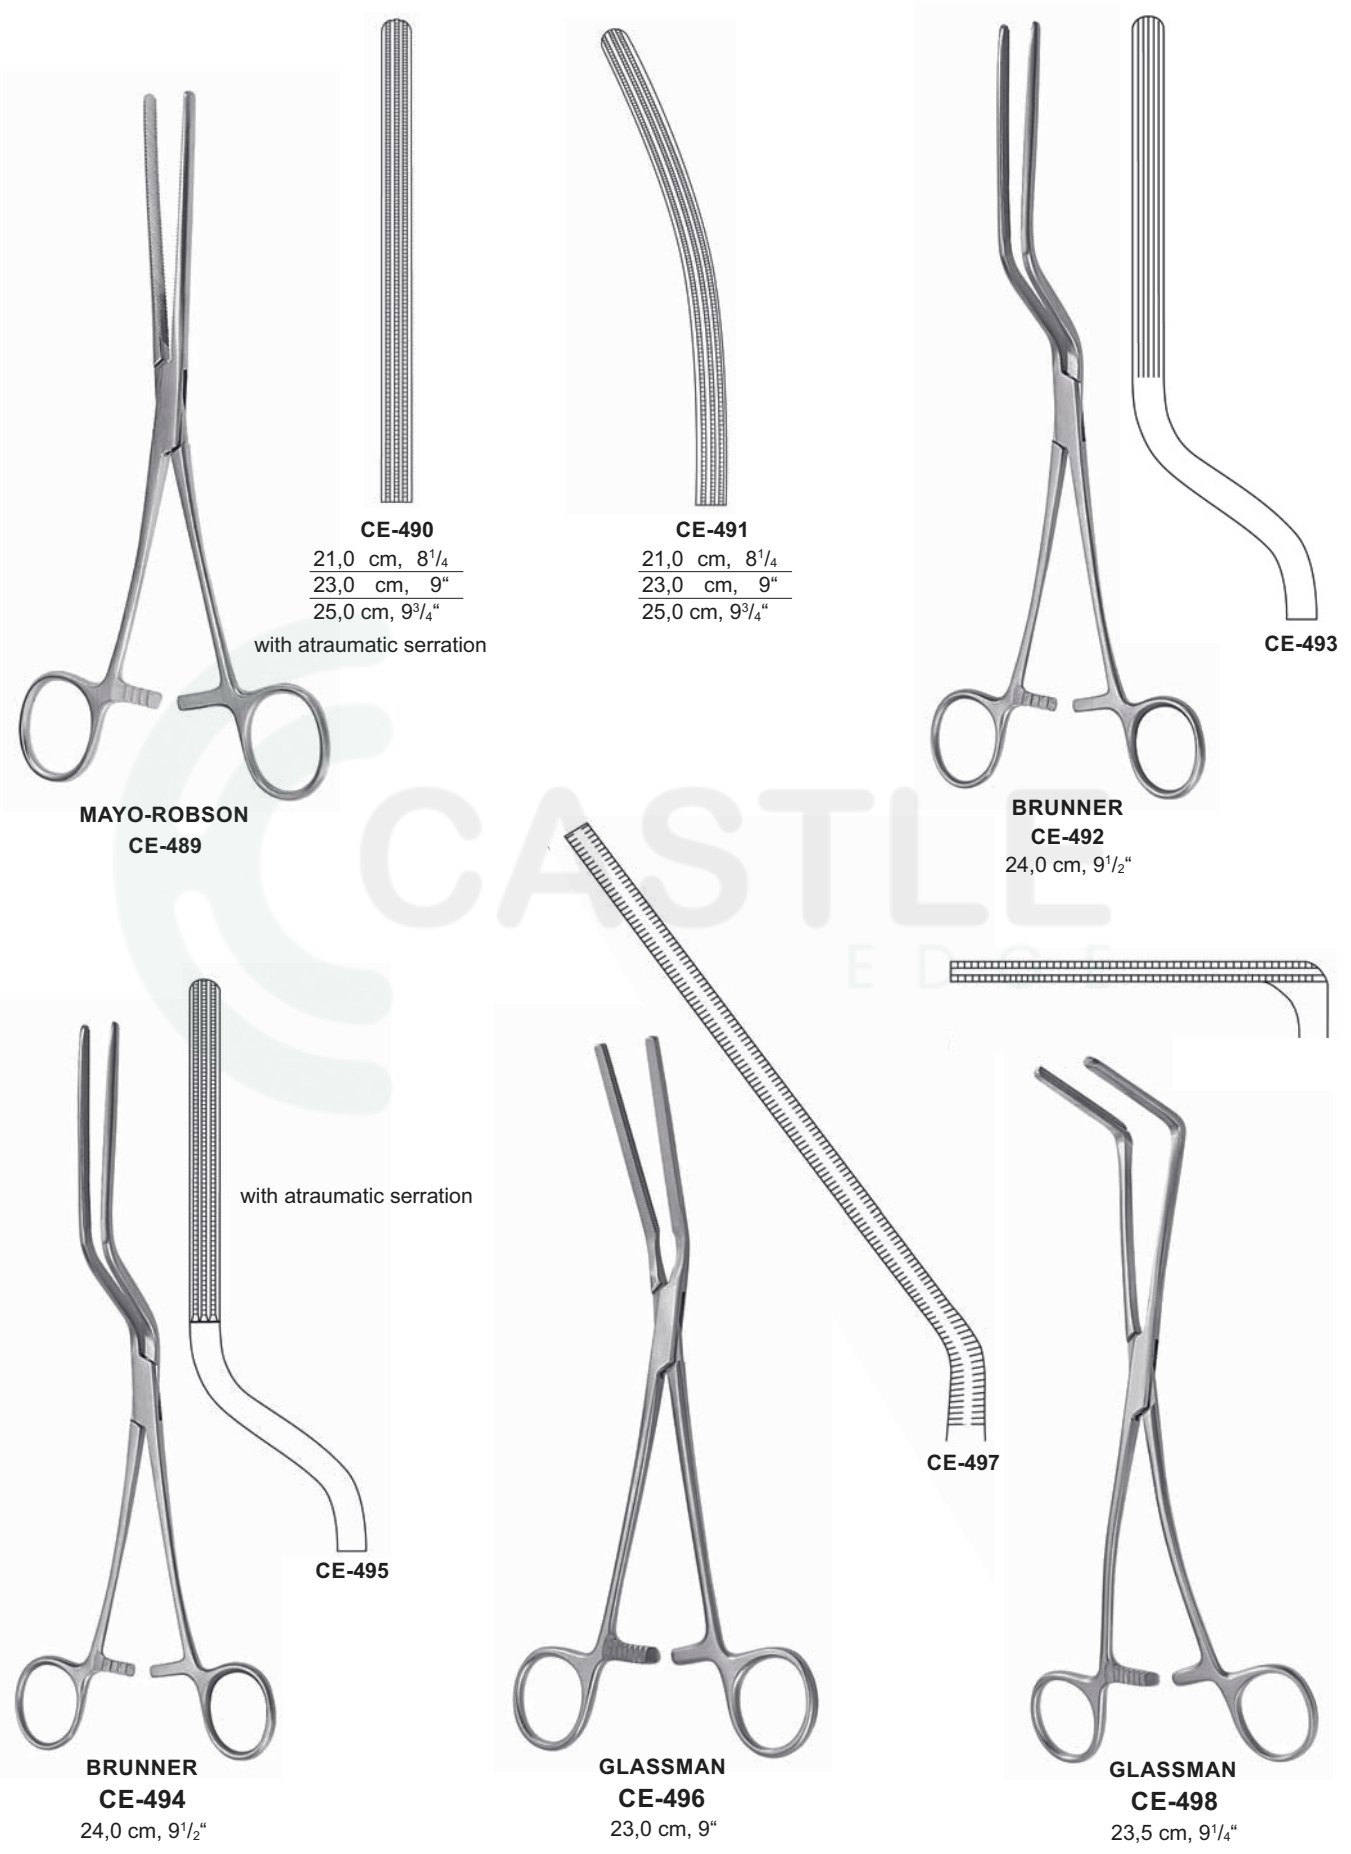

CE-485

22,0 cm, 8⁵/₈"
 25,0 cm, 9³/₄"
 28,0 cm, 11"

**MAYO-ROBSON
 CE-486**

CE-487

21,0 cm, 8¹/₄"
 23,0 cm, 9"
 25,0 cm, 9³/₄"

CE-488

21,0 cm, 8¹/₄"
 23,0 cm, 9"
 25,0 cm, 9³/₄"

length of jaws