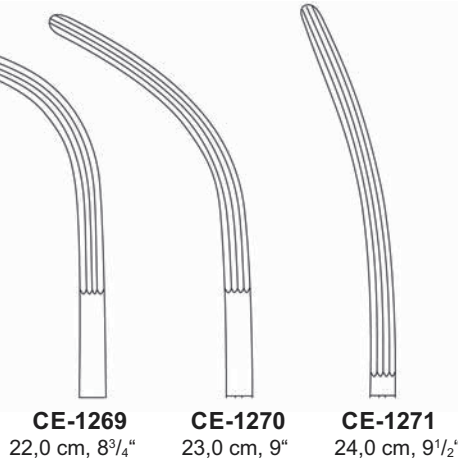

CE-1269
22,0 cm, 8³/₄"

CE-1270
23,0 cm, 9"

CE-1271
24,0 cm, 9¹/₂"