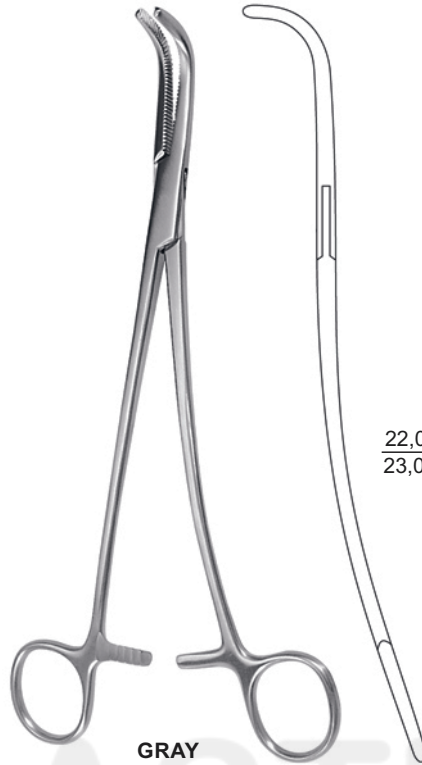

LAHEY
CE-1259
19,0 cm, 7¹/₂"
23,0 cm, 9"

GRAY
CE-1265