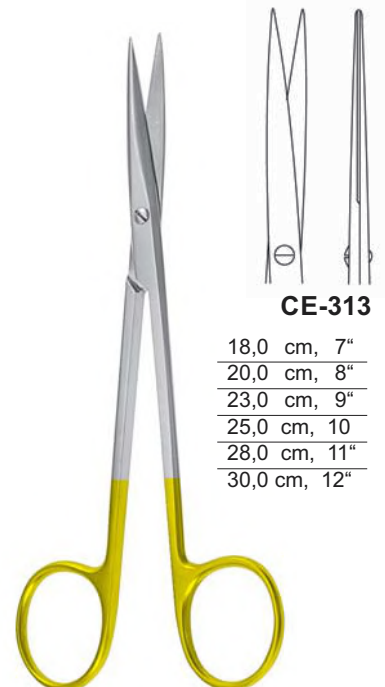

CE-312

18,0 cm, 7"
20,0 cm, 8"
23,0 cm, 9"
25,0 cm, 10"
28,0 cm, 11"
30,0 cm, 12"

**METZENBAUM-FINO
CE-312**