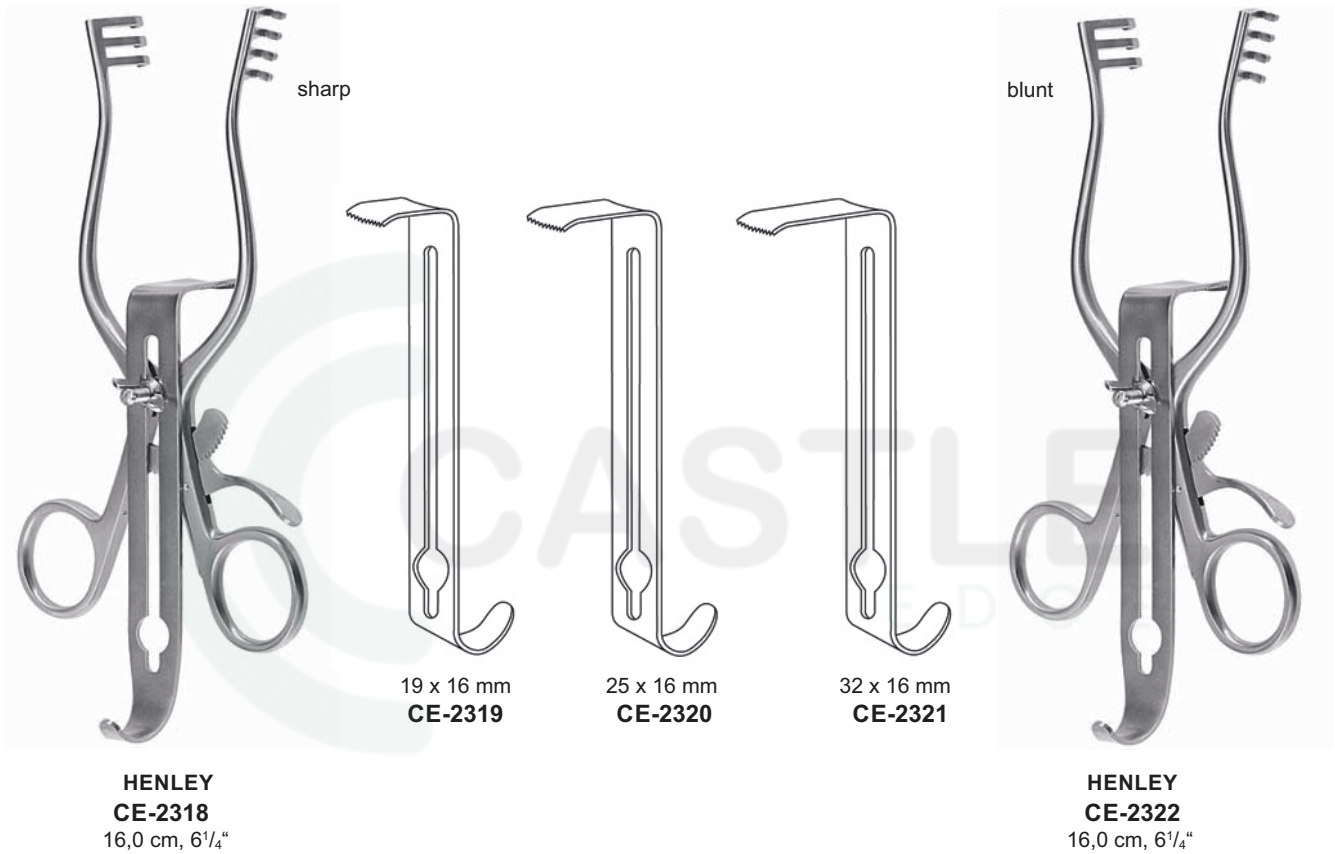

10,0 cm, 4"
14,0 cm, 5½"

CE-2311

blunt
CE-2313

NORFOLKAND NORWICH
CE-2312
22,0 cm, 8⁵/₈"

blunt
CE-2315

JACKSON BURROWS
CE-2314
17,5 cm, 7"

RICHTER
CE-2316
17,0 cm, 6³/₄"

JOLL (FRIEDMAN)
CE-2317
15,5 cm, 6"