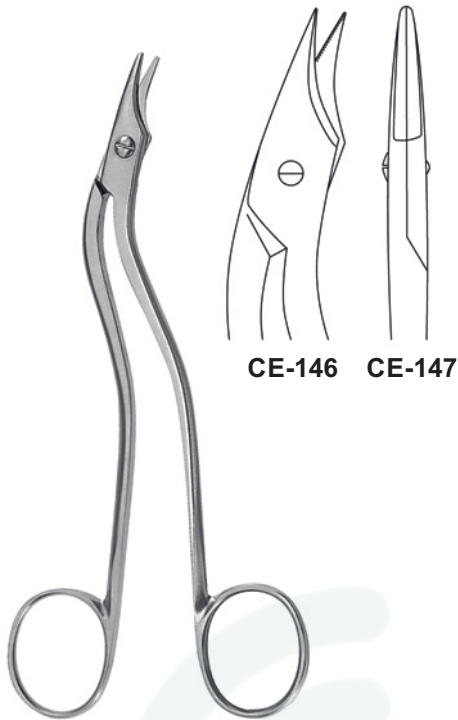

229

12 - Self-retaining Retractors

249

13-Scalpel Blades

273

| |
|--|
| 10,5 cm, 4 ¹ / ₄ " |
| 11,5 cm, 4 ¹ / ₂ " |
| 13,0 cm, 5" |
| 14,5 cm, 5 ³ / ₄ " |
| 15,5 cm, 6" |
| 16,5 cm, 6 ¹ / ₂ " |
| 17,5 cm, 6 ⁵ / ₈ " |
| 18,5 cm, 7 ¹ / ₄ " |
| 20,0 cm, 8" |

**FOMON
 CE-139**
 15,0 cm, 6"

**SPENCER
 CE-140**
 9,0 cm, 4 1/8"
 10,5 cm, 4 1/8"
 13,0 cm, 5"

**LITTAUER
 CE-141**
 11,5 cm, 4 1/4"
 14,0 cm, 5 1/2"

**BUCK
 CE-142**

14,5 cm, 5 3/4"
CE-143

18,0 cm, 7"
CE-144

HEATH
CE-145
 16,0 cm, 6¹/₄"

CE-146 CE-147

NORTHBENT
CE-148
 9,0 cm, 3¹/₂"

NORTHBENT
CE-149
 13,0 cm, 5"

EISELSBERG
CE-150
 12,0 cm, 4³/₄"

CE-151

STRULLY
CE-152
 22,0 cm, 8⁵/₈"

CE-153