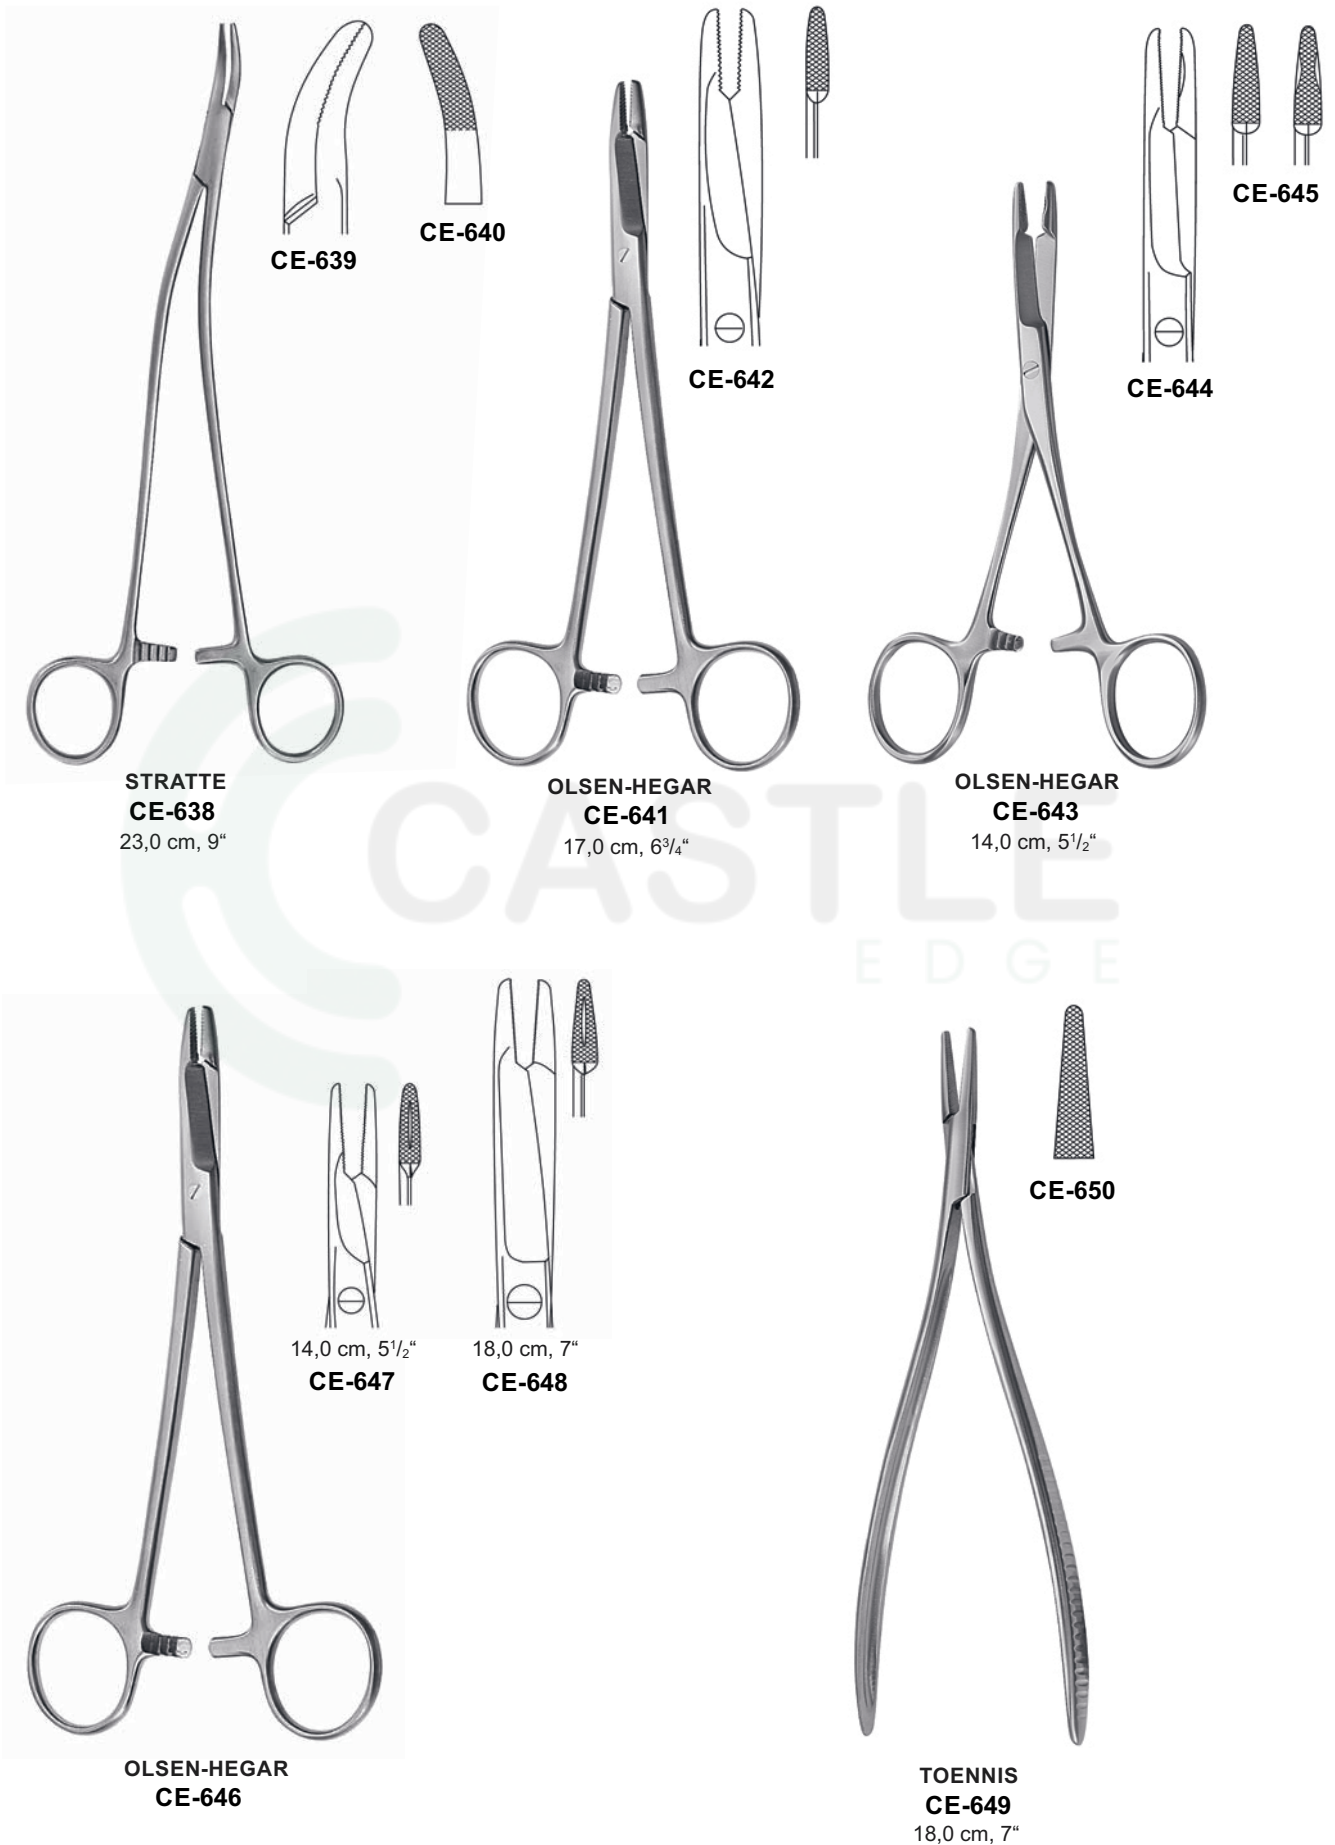

CE-631

MASSON
CE-630
 27,0 cm, 10¹/₂"

CE-633

FINOCCHIETTO
CE-632
 27,0 cm, 10¹/₂"

CE-635

WANGENSTEEN
CE-634
 27,0 cm, 10¹/₂"

CE-637

JOHNSON
CE-636
 27,0 cm, 10¹/₂"