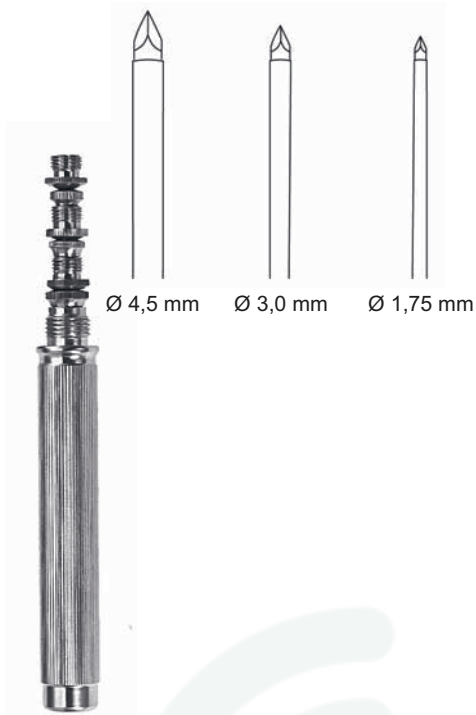

**STANDARD
CE-2044**
12,0 cm, 4³/₄"

Ø 7,3 mm
Ø 8,7 mm
Ø 12,0 mm

**HURWITZ
CE-2045**

**UNIVERSAL
CE-2046**

**UNIVERSAL
CE-2050**

UNIVERSAL
CE-2055

UNIVERSAL
CE-2056

LANDAU
CE-2057
Ø 2,0 mm