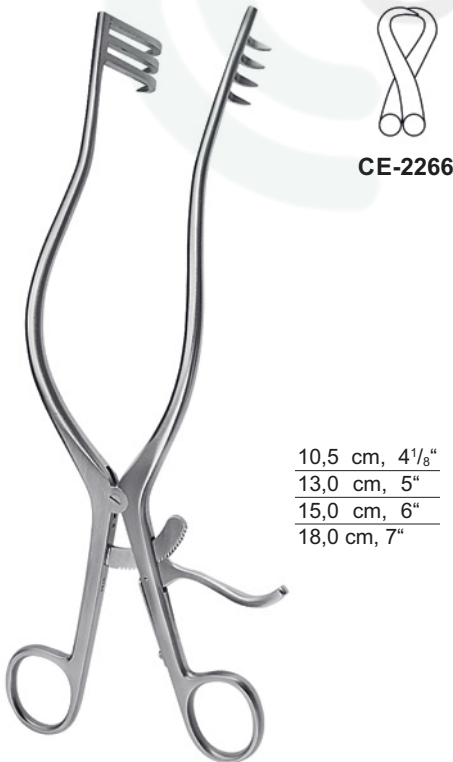

15,0 cm, 6"

ADSON
CE-2234
 17,5 cm, 6⁵/₈"

SALP-CONTOUR
CE-2248
14,0 cm, 5 1/2"

sharp
CE-2249

blunt
CE-2250

ADSON-BABY
CE-2251
16,0 cm, 6 1/4"

sharp
CE-2252

blunt
CE-2253

ANDERSON-ADSON
CE-2254
20,0 cm, 8"

sharp
CE-2255

blunt
CE-2256

ADSON
CE-2257
26,5 cm, 10 1/2"

sharp
CE-2258

blunt
CE-2259

MOLLISON
CE-2260
15,5 cm, 6"

SCHUHKNECHT
CE-2262
12,5 cm, 5"