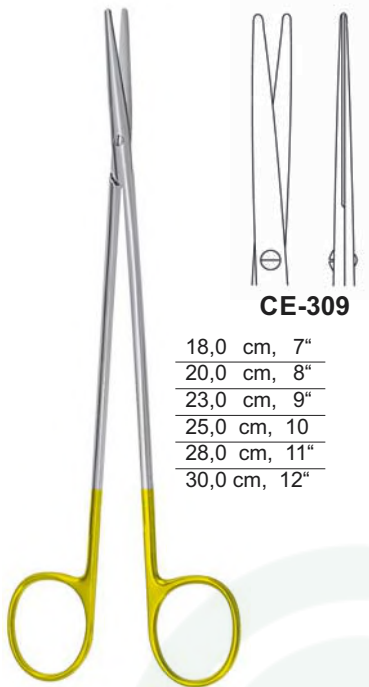

CE-309

18,0 cm, 7"
20,0 cm, 8"
23,0 cm, 9"
25,0 cm, 10"
28,0 cm, 11"
30,0 cm, 12"

**METZENBAUM-FINO
CE-308**