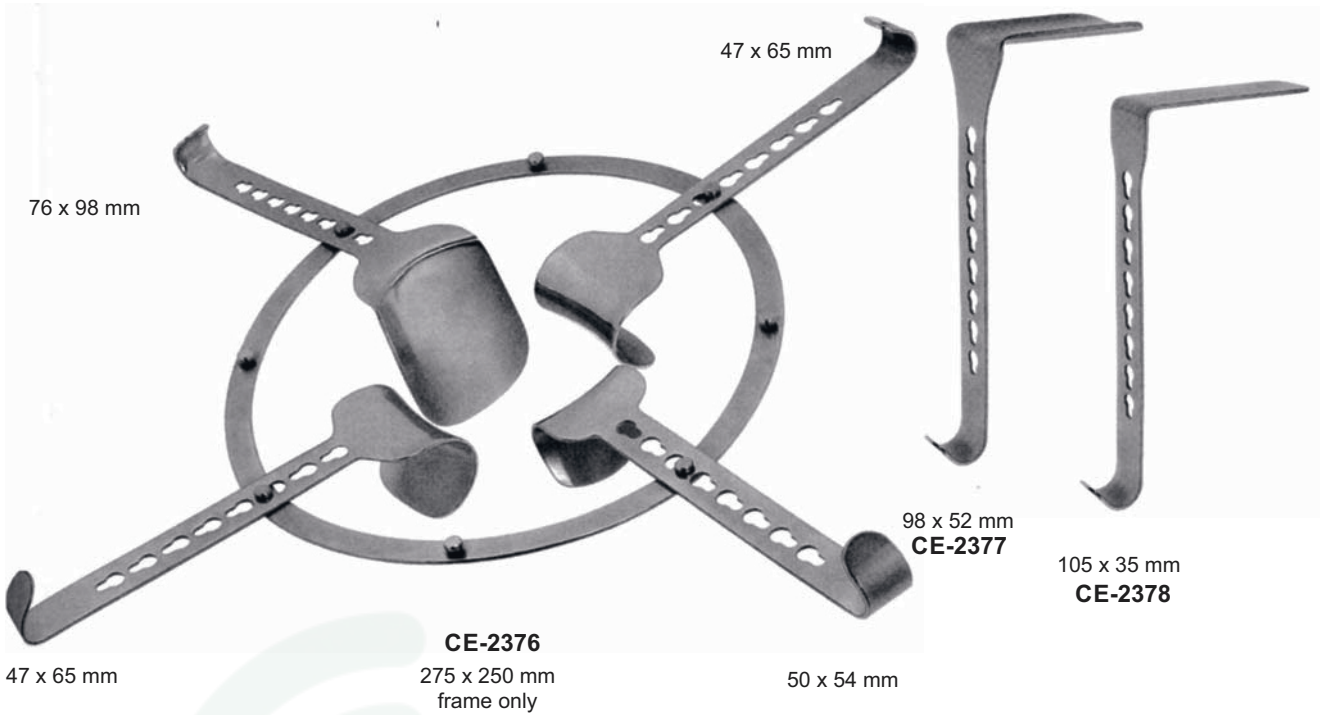

FRANZ
 CE-2379
 complete

38 x 60 mm
 45 x 80 mm
 CE-2381

50 x 65 mm
 60 x 85 mm
 CE-2382

für / for / para / per

95 x 60 mm
 105 x 65 mm
 115 x 65 mm
 125 x 65 mm

DOYEN
CE-2383
 28,0 cm, 11"

Chain with weight