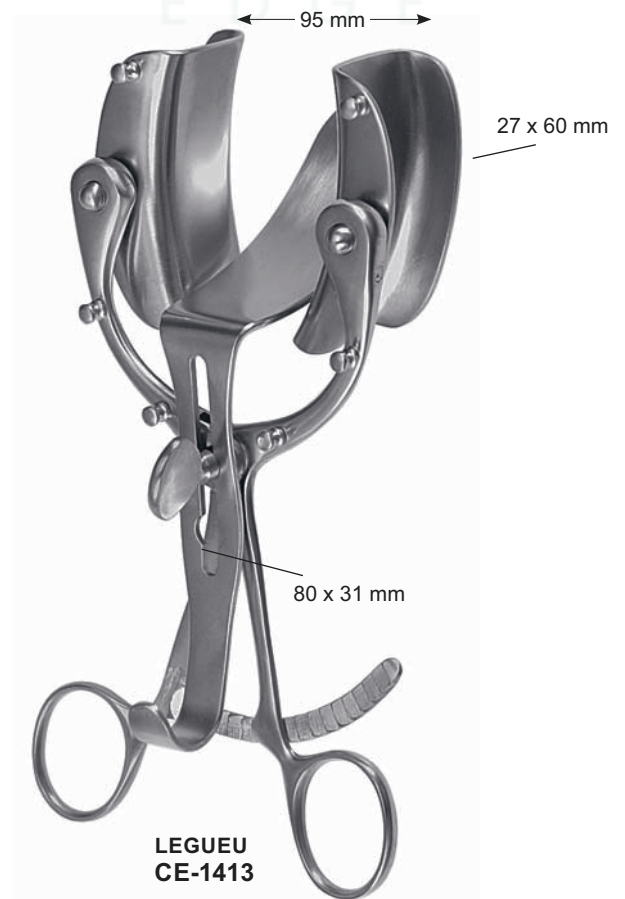

MAYO
CE-1381
 32,0 cm, 12 1/2"

OCHSNER
CE-1382
 35,0 cm, 13 3/4"

DESJARDINS
CE-1383
 28,0 cm, 11"

Gall bladder scope

MOORE
CE-1387
 30,0 cm, 12"

DESJARDINS
CE-1388
 28,0 cm, 11"

**MILLIN
CE-1414**
23,0 cm, 9"