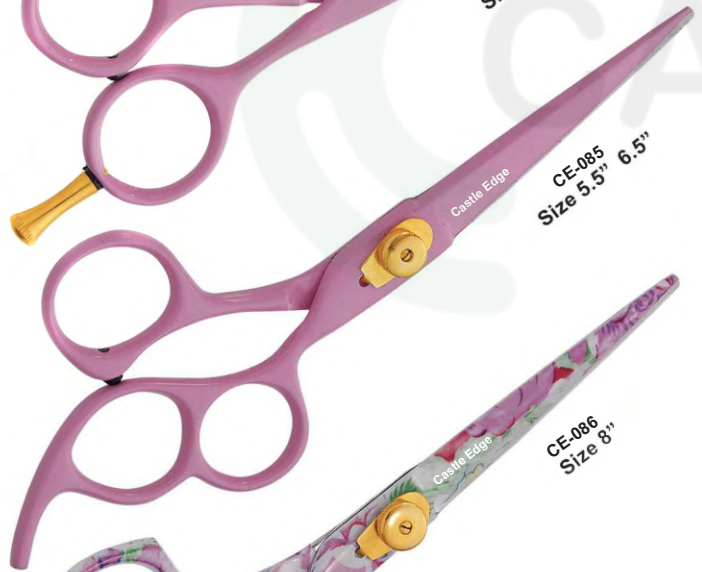

### Finger Rings

Size: A, B, C, D, & E  
Available in different colors

Pivot Adjustable  
Screw

Pivot Adjustable  
Screw with Key

Normal Adjustable  
Screw

Pivot Adjustable  
Screw with Key

*CASTLE EDGE*

**CE-001**

**BARBER SCISSOR**

**CE-093**  
Size 6.5,7"

**CE-094**  
Size 6.5,7"

**CE-095**  
Size 6.5,7"

**CE-096**  
Size 6.5,7"

**CE-097**  
Size 6.5,7"

**CE-098**  
Size 6.5,7"

**CE-099**  
Size 6.5,7"

**CE-100**  
Size 6.5,7"

CE-114  
Size 6.5,7"

CE-117  
Size 6.5,7"

CE-118  
Size 6.5,7"

CE-115  
Size 6.5,7"

CE-119  
Size 6.5,7"

CE-120  
Size 6.5,7"

CE-116  
Size 6.5,7"