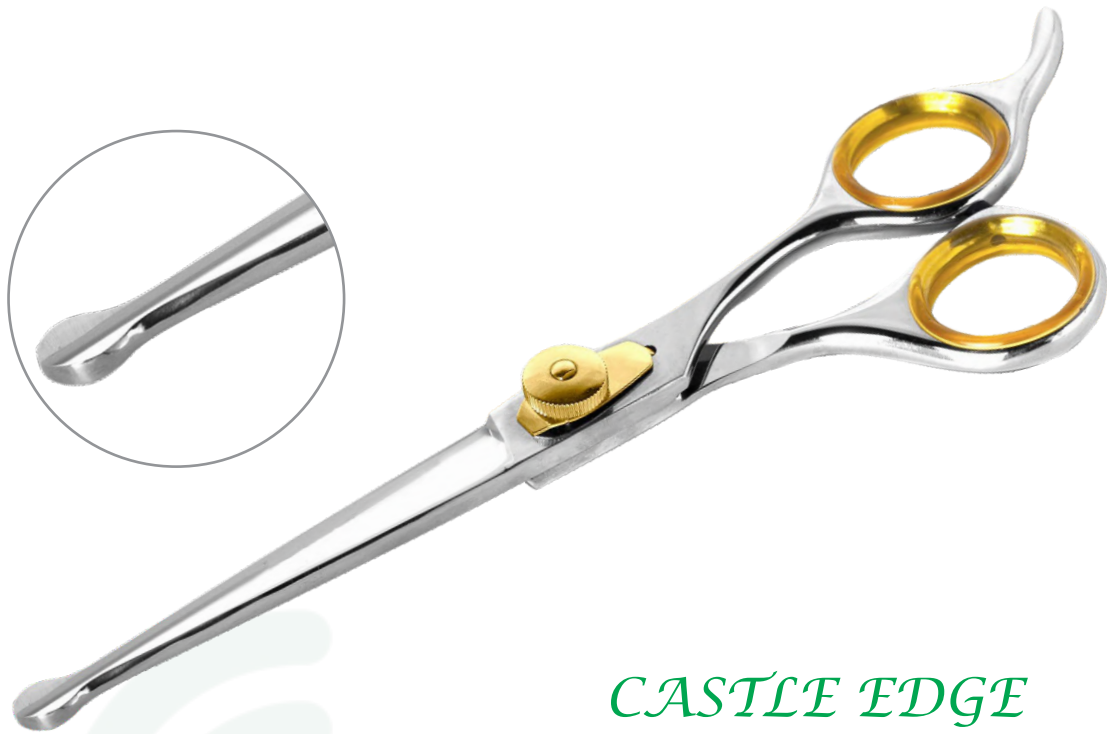

### Finger Rings

Size: A, B, C, D, & E  
Available in different colors

Pivot Adjustable  
Screw

Pivot Adjustable  
Screw with Key

Normal Adjustable  
Screw

Pivot Adjustable  
Screw with Key

*CASTLE EDGE*

**CE-001**